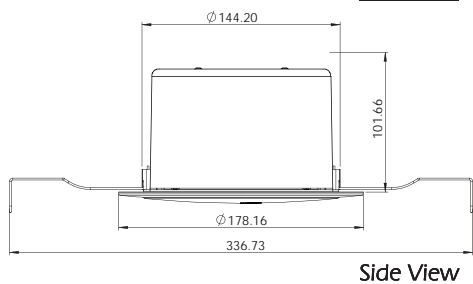

Physical

Diameter	178 mm (7 inch)
Depth	75 mm (3 inch)
Speaker Diameter	140 mm (5.5 inch)
Ceiling Hole Diameter	165 mm (6.5 inch)
Net Weight	455 g
Colour	White, RAL 9016
Frame/Grille Material	Steel
Mounting	Spring Clamps

Environmental

Environment	Indoor Installations Only
Operating Temperature	-25°C to +55°C
Relative Humidity	≤95%

Accessories(Optional)

RSS-PB	UL94-V0 Flame Retardant Plastic Dome
RSS-SF	Steel Dome

Dimensions (All data are in mm)
unit: mm