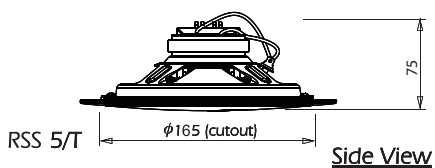

Dimensions (All data are in mm)
unit: mm

Ordering Information

Description	Product Code	Accessories (Order Separately)
Metal Ceiling Loudspeaker	RSS 5/T	Steel Dome: RSS-SF Plastic Dome: RSS-PB

ATEIS products are continually improved. ATEIS reserves the right to make changes in specifications and/or discontinue any product at any time without notice or obligation and will not be liable for any consequences resulting from the use of this publication. July 2016.