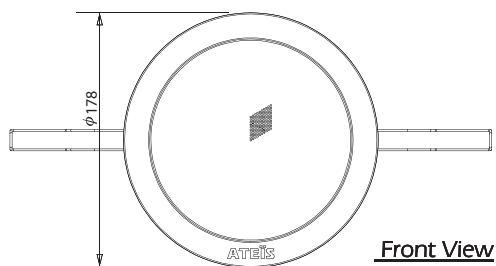

Dimensions (All data are in mm)
unit: mm

Ordering Information

Description	Product Code	Accessories (Order Separately)
Metal Ceiling Loudspeaker	RSS 5/T	Steel Dome: RSS-SF Plastic Dome: RSS-PB

ATEIS products are continually improved. ATEIS reserves the right to make changes in specifications and/or discontinue any product at any time without notice or obligation and will not be liable for any consequences resulting from the use of this publication. July 2016.