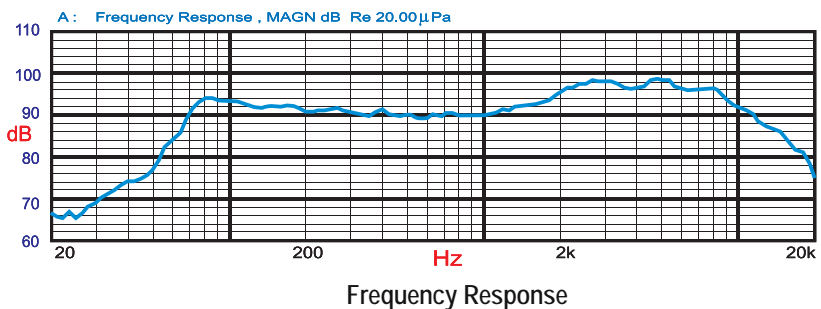

Dimensions (All data are in mm)
unit: mm

Ordering Information

Description	Product Code	Accessories (Order Separately)
Metal Ceiling Loudspeaker	RSS 5/T	Steel Dome: RSS-SF Plastic Dome: RSS-PB

ATEIS products are continually improved. ATEIS reserves the right to make changes in specifications and/or discontinue any product at any time without notice or obligation and will not be liable for any consequences resulting from the use of this publication. July 2016.