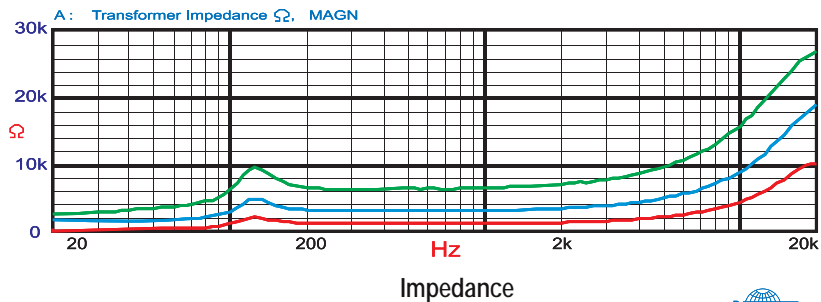

Dimensions (All data are in mm)
unit: mm

Ordering Information

Description	Product Code	Accessories (Order Separately)
Metal Ceiling Loudspeaker	RSS 5/T	Steel Dome: RSS-SF Plastic Dome: RSS-PB

ATEIS products are continually improved. ATEIS reserves the right to make changes in specifications and/or discontinue any product at any time without notice or obligation and will not be liable for any consequences resulting from the use of this publication. July 2016.