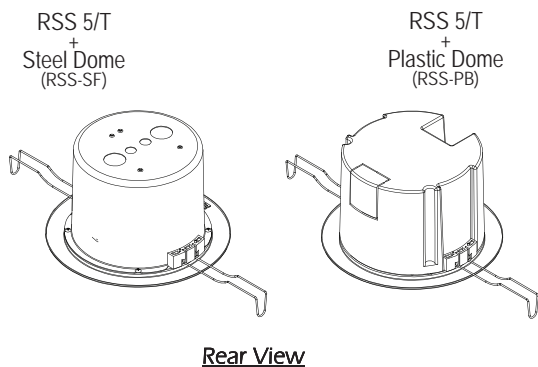

Physical

Diameter	178 mm (7 inch)
Depth	75 mm (3 inch)
Speaker Diameter	140 mm (5.5 inch)
Ceiling Hole Diameter	165 mm (6.5 inch)
Net Weight	455 g
Colour	White, RAL 9016
Frame/Grille Material	Steel
Mounting	Spring Clamps

Environmental

Environment	Indoor Installations Only
Operating Temperature	-25°C to +55°C
Relative Humidity	≤95%

Accessories(Optional)

RSS-PB	UL94-V0 Flame Retardant Plastic Dome
RSS-SF	Steel Dome

Dimensions (All data are in mm)
unit: mm