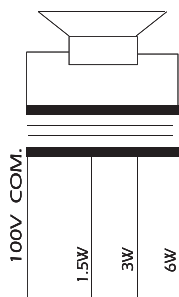

Dimensions (All data are in mm)
unit: mm

Ordering Information

Description	Product Code	Accessories (Order Separately)
Metal Ceiling Loudspeaker	RSS 5/T	Steel Dome: RSS-SF Plastic Dome: RSS-PB

ATEIS products are continually improved. ATEIS reserves the right to make changes in specifications and/or discontinue any product at any time without notice or obligation and will not be liable for any consequences resulting from the use of this publication. July 2016.