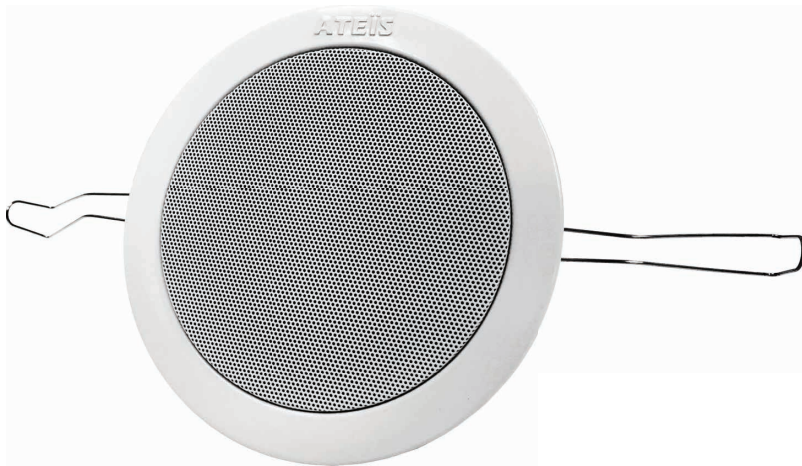

Public Address - Voice Alarm

Audio Distribution over IP

Commercial Audio

Loudspeakers

RSS 5/T

Metal Ceiling Loudspeaker

Product Overview

The RSS series of ceiling speaker is a high-performance, full-range, flush mount loudspeaker designed for background music and speech reproduction in a wide range of installed applications.

This compact 5.5" (140mm) dual cone loudspeaker improves high frequency extension and is equipped with a matching transformer for systems at 100 V, 70.7 V lines or low-impedance amplifiers.

It also offers a wide dispersion angle which reduces the number of loudspeakers necessary to achieve total coverage in low-level distribution systems.

Built with sturdy steel grille assembly with fine perforations yet delivers superb articulation and highest intelligibility. The spring action of the two assembly brackets, automatically adapts the adjustment to the necessary ceiling strength.

Physical

Diameter	178 mm (7 inch)
Depth	75 mm (3 inch)
Speaker Diameter	140 mm (5.5 inch)
Ceiling Hole Diameter	165 mm (6.5 inch)
Net Weight	455 g
Colour	White, RAL 9016
Frame/Grille Material	Steel
Mounting	Spring Clamps