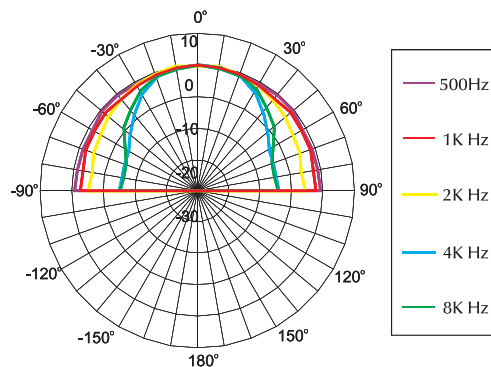

Dimensions (All data are in mm)
unit: mm

Ordering Information

Description	Product Code	Accessories (Order Separately)
Metal Ceiling Loudspeaker	RSS 5/T	Steel Dome: RSS-SF Plastic Dome: RSS-PB

ATEIS products are continually improved. ATEIS reserves the right to make changes in specifications and/or discontinue any product at any time without notice or obligation and will not be liable for any consequences resulting from the use of this publication. July 2016.